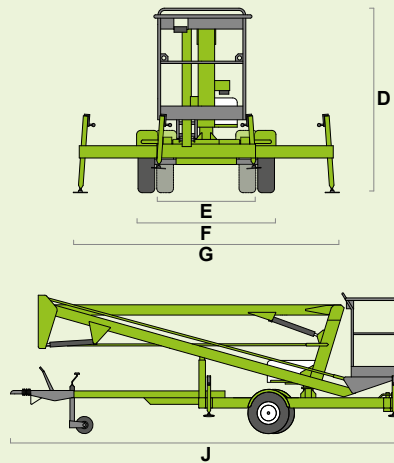

# 120

(A) 12.33m  
40ft 6in

(B) 10.33m  
34ft

(C) 5m  
16ft 6in

200kg  
440lbs

1.1m x 0.65m  
3ft 7in x 2ft 2in

(D) 1.9m  
6ft 3in

(E) 1.1m  
3ft 7in

(F) 1.5m  
4ft 11in

(G) 2.7m  
8ft 10in

(J) 5.75m  
18ft 10in

1195kg  
2630lbs

**niftylift**

Chalkdell Drive, Shenley Wood,  
Milton Keynes, MK5 6GF  
England, United Kingdom  
+44 1908 223456  
sales@niftylift.com  
www.niftylift.com