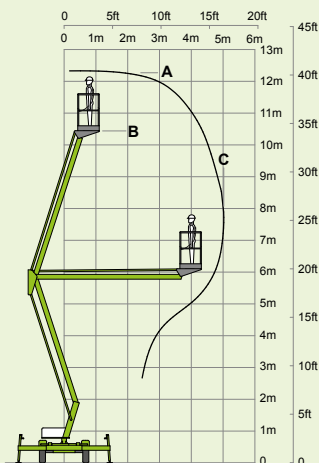

# 120

(A) 12.33m  
40ft 6in

(B) 10.33m  
34ft

(C) 5m  
16ft 6in

200kg  
440lbs

1.1m x 0.65m  
3ft 7in x 2ft 2in

(D) 1.9m  
6ft 3in

(E) 1.1m  
3ft 7in

(F) 1.5m  
4ft 11in

(G) 2.7m  
8ft 10in

(J) 5.75m  
18ft 10in

1195kg  
2630lbs

**niftylift**

Chalkdell Drive, Shenley Wood,  
Milton Keynes, MK5 6GF  
England, United Kingdom  
+44 1908 223456  
sales@niftylift.com  
www.niftylift.com