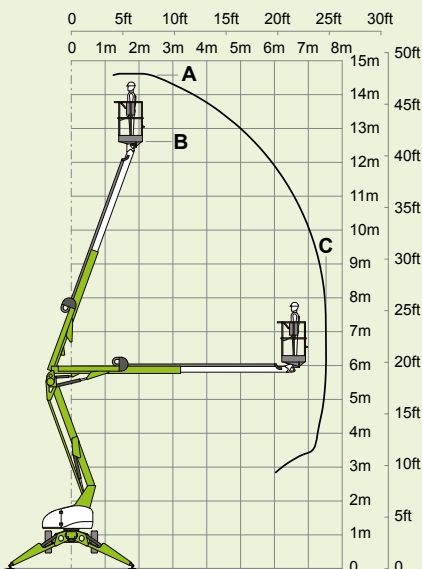

# 150T

(A) 14.7m  
48ft 6in

(B) 12.7m  
42ft

(C) 7.55m  
25ft

225kg  
500lbs

1.4m x 0.7m  
4ft 7in x 2ft 4in

(D) 2m  
6ft 7in

(F) 1.6m  
5ft 3in

(G) 3.8m  
12ft 6in

(J) 5.55m  
18ft 3in

1775kg  
3915lbs

**niftylift**

Chalkdell Drive, Shenley Wood,  
Milton Keynes, MK5 6GF  
England, United Kingdom  
+44 1908 223456  
sales@niftylift.com  
www.niftylift.com