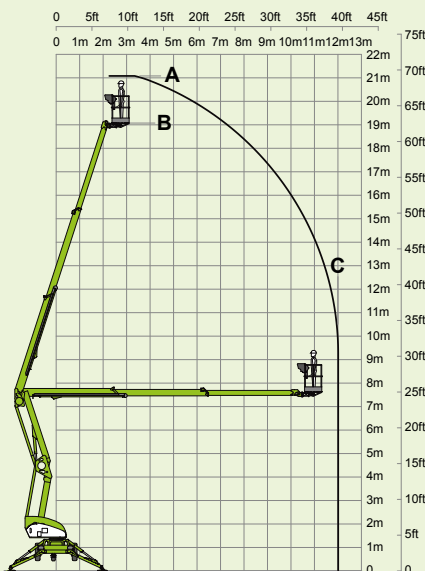

niftylift

210

(A) 21m
69ft

(B) 19m
62ft 6in

(C) 12m
39ft 6in

225kg
500lbs

1.4m x 0.7m
4ft 7in x 2ft 4in

100°

(D) 2.27m
7ft 5in

(F) 1.8m
5ft 11in

(G) 4.3m
14ft 1in

(J) 6.95m
22ft 10in

3495kg
7700lbs

niftylift

Chalkdell Drive, Shenley Wood,
Milton Keynes, MK5 6GF
England, United Kingdom
+44 1908 223456
sales@niftylift.com
www.niftylift.com