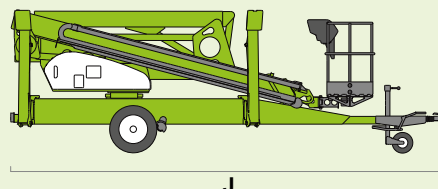

niftylift

210

(A) 21m
69ft

(B) 19m
62ft 6in

(C) 12m
39ft 6in

225kg
500lbs

1.4m x 0.7m
4ft 7in x 2ft 4in

100°

(D) 2.27m
7ft 5in

(F) 1.8m
5ft 11in

(G) 4.3m
14ft 1in

(J) 6.95m
22ft 10in

3495kg
7700lbs

niftylift

Chalkdell Drive, Shenley Wood,
Milton Keynes, MK5 6GF
England, United Kingdom
+44 1908 223456
sales@niftylift.com
www.niftylift.com