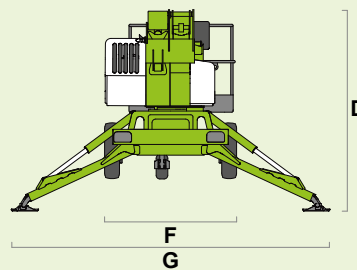

niftylift

210

(A) 21m
69ft

(B) 19m
62ft 6in

(C) 12m
39ft 6in

225kg
500lbs

1.4m x 0.7m
4ft 7in x 2ft 4in

100°

(D) 2.27m
7ft 5in

(F) 1.8m
5ft 11in

(G) 4.3m
14ft 1in

(J) 6.95m
22ft 10in

3495kg
7700lbs

niftylift

Chalkdell Drive, Shenley Wood,
Milton Keynes, MK5 6GF
England, United Kingdom
+44 1908 223456
sales@niftylift.com
www.niftylift.com