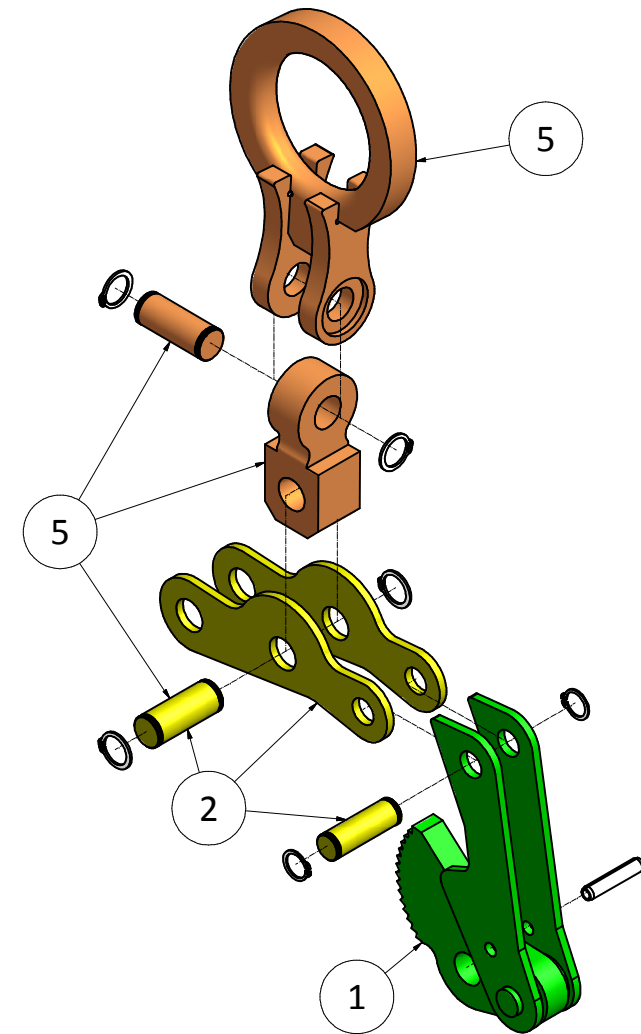

PFEIFER

The required fasteners are included in each set

Spare Part Set CA					
	Capacity	3200kg	5000kg	8000kg	12000kg
● 1	Gripping Elements	256719	256720	256721	256722
● 2	Shackle Lever	256723	256724	256725	256726
● 3	Safety Lock	256727	256728	256729	256730
● 4	Pins	256731	256732	256733	256734
● 5	Lifting Shackle	259151	259152	259153	259154