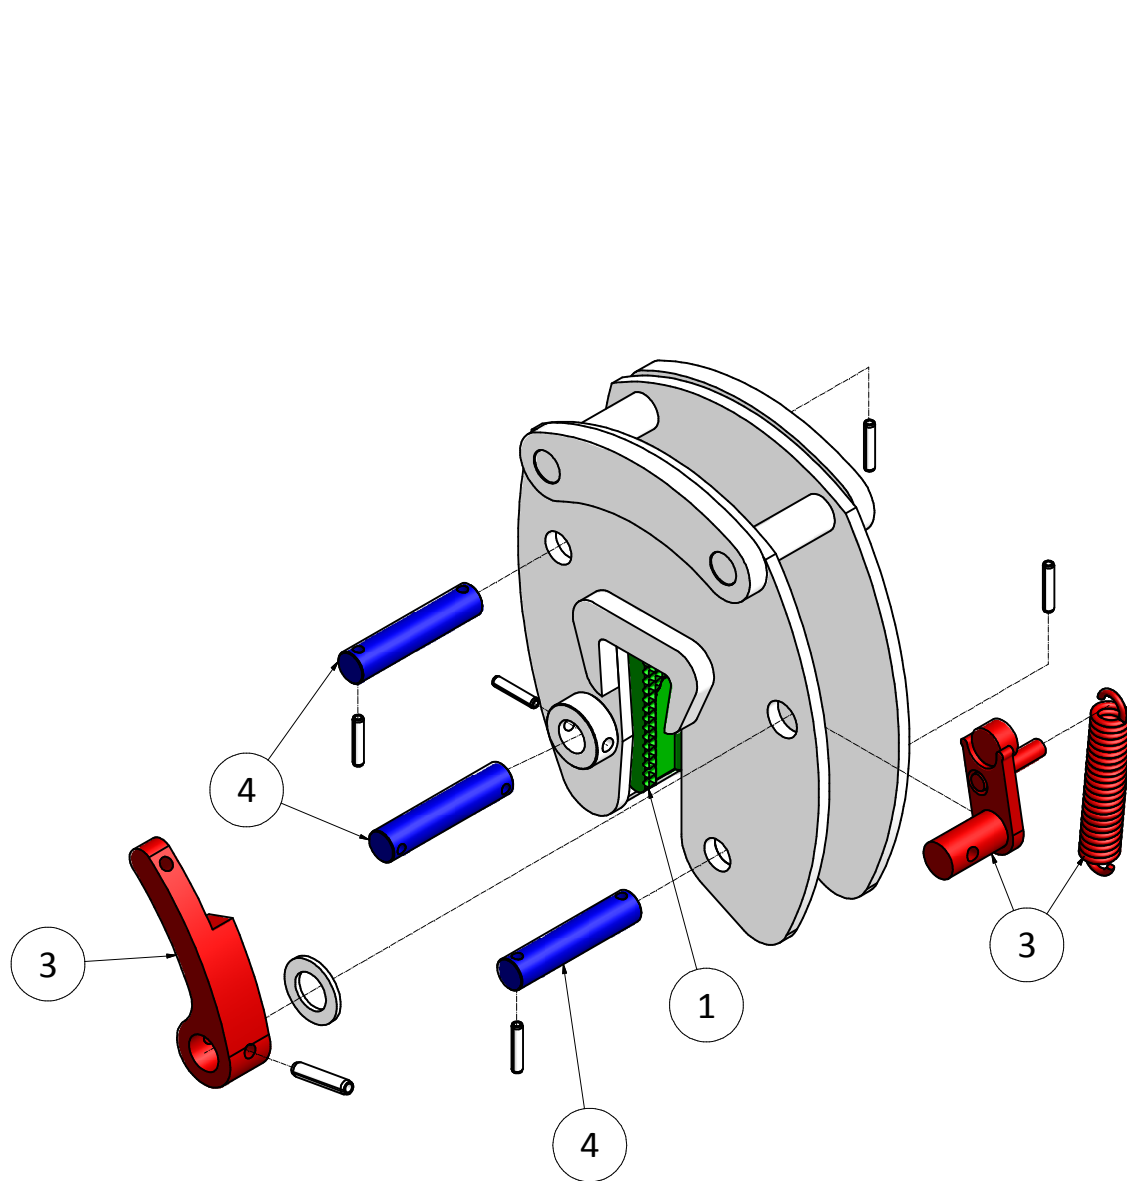

PFEIFER

The required fasteners are included in each set

Spare Part Set CA					
	Capacity	3200kg	5000kg	8000kg	12000kg
● 1	Gripping Elements	256719	256720	256721	256722
● 2	Shackle Lever	256723	256724	256725	256726
● 3	Safety Lock	256727	256728	256729	256730
● 4	Pins	256731	256732	256733	256734
● 5	Lifting Shackle	259151	259152	259153	259154