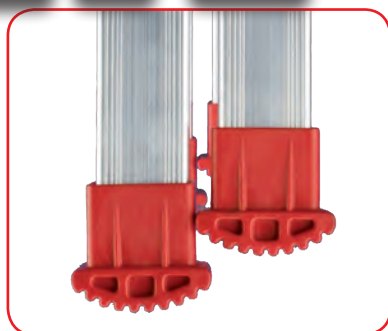

Marea Tech

Aluminium stepladder with platform and guardrail. Suitable for use in the home and DIY. It is made of a high resistant extruded aluminium alloy. The extruded rectangular (50x25 mm) aluminium frames are ergonomic for easy gripping. Ergonomic anti-opening hinges in light die-cast aluminium give further stability to the whole structure. The wide knurled platform in reinforced polypropylene is self-blocking during use thanks to a nylon safety hook. The standard colour is red but if you order a full load you can choose from the 4 other colours available: green, orange, pink and blue.

- Distance between steps 25 cm
- Provided with toolbox and bucket hook
- Provided with handle for easy ladder climbing
- Platform dimensions 30 x 26 cm
- Reinforced non-skid rubber feet
- Non-skid steps 8 cm
- Anti-opening nylon straps
- 2, 3 or 4 small extra reinforcements to the back (according to ladder dimension)
- Guardrail height 60 cm
- Thermo-shrinkable plastic package with showcard

Optional handrails: m 0,6 (SCOR0601) - m 1,0 (SCOR1001)
m 1,5 (SCOR1501) - m 2,0 (SCOR2001)

Marea Tech in extruded anodised aluminium (clean hands) is available from 4 to 8 steps

					
n.	m	m	m	Kg	
3	1,38	0,66	2,66	4,6	<i>The platform is included in the number of steps</i>
4	1,64	0,89	2,89	5,2	
5	1,89	1,12	3,12	6,0	
6	2,14	1,35	3,35	7,0	
7	2,38	1,58	3,58	7,8	
8	2,65	1,82	3,82	8,6	
9	2,88	2,04	4,04	9,6	
10	3,14	2,28	4,28	10,4	

Closed cm 14

Rubber feet with maximum grip on the ground

Optional aluminium platform with safety hook (standard on Marea Tech)

Optional handrail