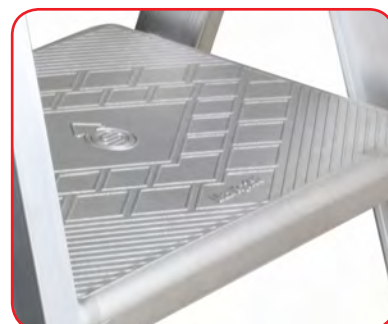

Marea Tech

Aluminium stepladder with platform and guardrail. Suitable for use in the home and DIY. It is made of a high resistant extruded aluminium alloy. The extruded rectangular (50x25 mm) aluminium frames are ergonomic for easy gripping. Ergonomic anti-opening hinges in light die-cast aluminium give further stability to the whole structure. The wide knurled platform in reinforced polypropylene is self-blocking during use thanks to a nylon safety hook. The standard colour is red but if you order a full load you can choose from the 4 other colours available: green, orange, pink and blue.

- Distance between steps 25 cm
- Provided with toolbox and bucket hook
- Provided with handle for easy ladder climbing
- Platform dimensions 30 x 26 cm
- Reinforced non-skid rubber feet
- Non-skid steps 8 cm
- Anti-opening nylon straps
- 2, 3 or 4 small extra reinforcements to the back (according to ladder dimension)
- Guardrail height 60 cm
- Thermo-shrinkable plastic package with showcard

Optional handrails: m 0,6 (SCOR0601) - m 1,0 (SCOR1001)
m 1,5 (SCOR1501) - m 2,0 (SCOR2001)

Marea Tech in extruded anodised aluminium (clean hands) is available from 4 to 8 steps

					
n.	m	m	m	Kg	
3	1,38	0,66	2,66	4,6	<i>The platform is included in the number of steps</i>
4	1,64	0,89	2,89	5,2	
5	1,89	1,12	3,12	6,0	
6	2,14	1,35	3,35	7,0	
7	2,38	1,58	3,58	7,8	
8	2,65	1,82	3,82	8,6	
9	2,88	2,04	4,04	9,6	
10	3,14	2,28	4,28	10,4	

Closed cm 14

Rubber feet with maximum grip on the ground

Optional aluminium platform with safety hook (standard on Marea Tech)

Optional handrail