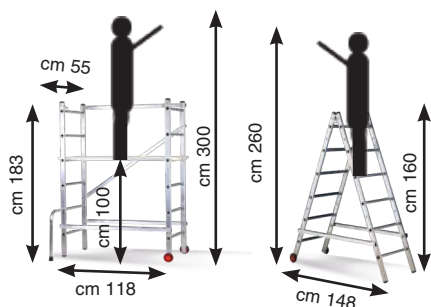

## Mago S

External step for easy climbing on the platform

Wooden platform with aluminium frame

Small scaffold designed for light, domestic and "do-it-yourself" use. Transformable in ladder, it is built in very light aluminium and can be completely disassembled. It moves very easily through PVC wheels and passes through standard doors and corridors.

It can be used in 3 positions.

- Small scaffolding (3 m working height)
  - Single ladder with 6 rungs (2.8 m working height)
  - A frame ladder (working height 2,6 m)
- With the addition of the Optional Extension it can also be used in 3 other positions:
- A frame ladder with guardrail (working height 3,6 m)
  - Scaffolding used on stairs
  - A frame ladder used on stairs

- BASE DIMENSIONS: m 1,18x 0,55
- WEIGHT: 12 kg
- CAPACITY: 100 kg (including 1 person)
- PROFILE: 50 x 20 mm
- WHEELS: Ø 100 mm
- NON-SKID RUNG DISTANCE: 28 cm
- WORKING HEIGHT: 3,30 m
- WORKING PLATFORM: aluminium structure with wooden platform cm 107x50
- FEET: PVC
- Mago is equipped with poster, instruction manual and labels and is shrink-wrapped.