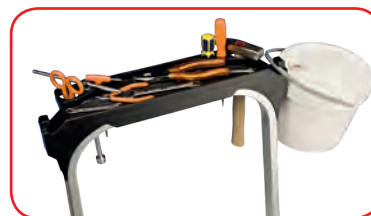

Tool-holder and bucket hook