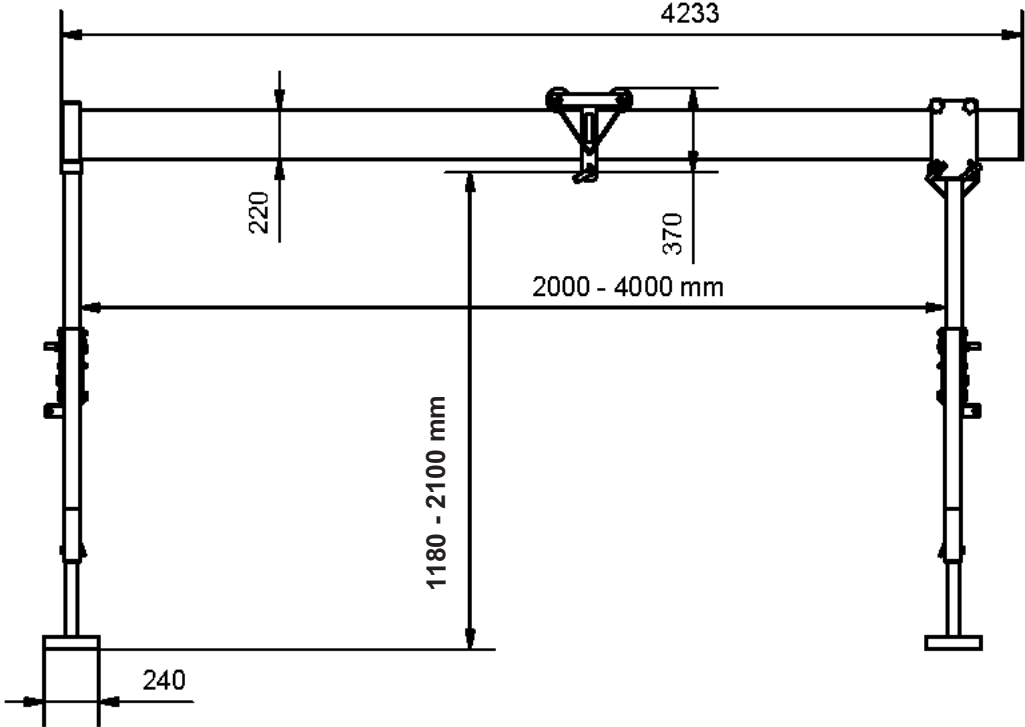

# Model Mini

Width of lateral stand 1185 mm

Height for hanging the pulley block from 1180 to 2100 mm

Total weight +/- 113 kg

Carrier length 4 m