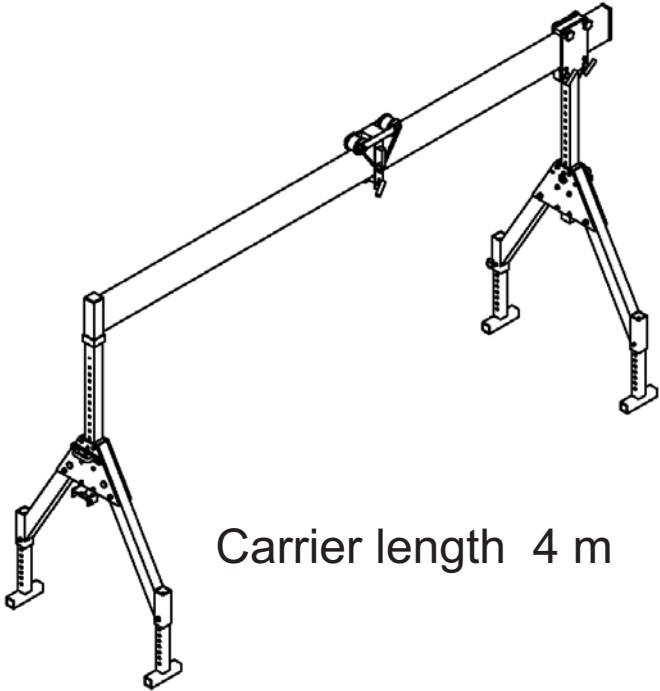

# Model Mini

Width of lateral stand 1185 mm

Height for hanging the pulley block from 1180 to 2100 mm

Total weight +/- 113 kg

Carrier length 4 m