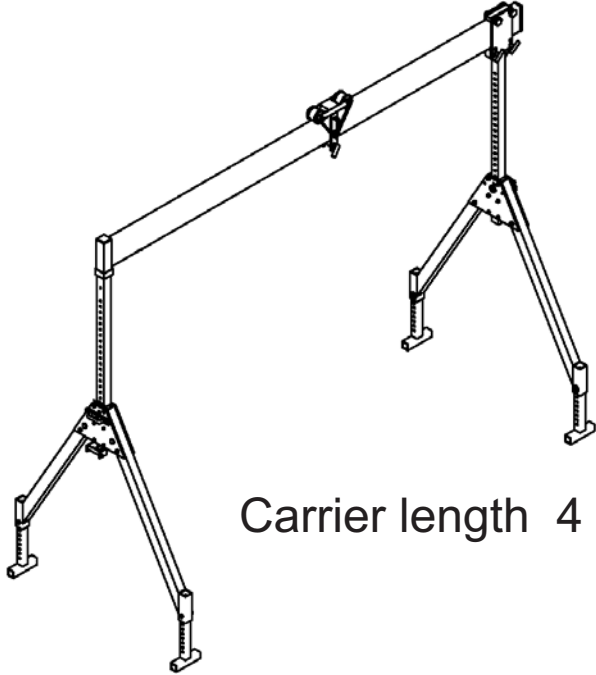

# Model Standard

Width of lateral stand 1705 mm

Height for hanging the pulley block from 1680 to 3000 mm

Carrier length 4 m