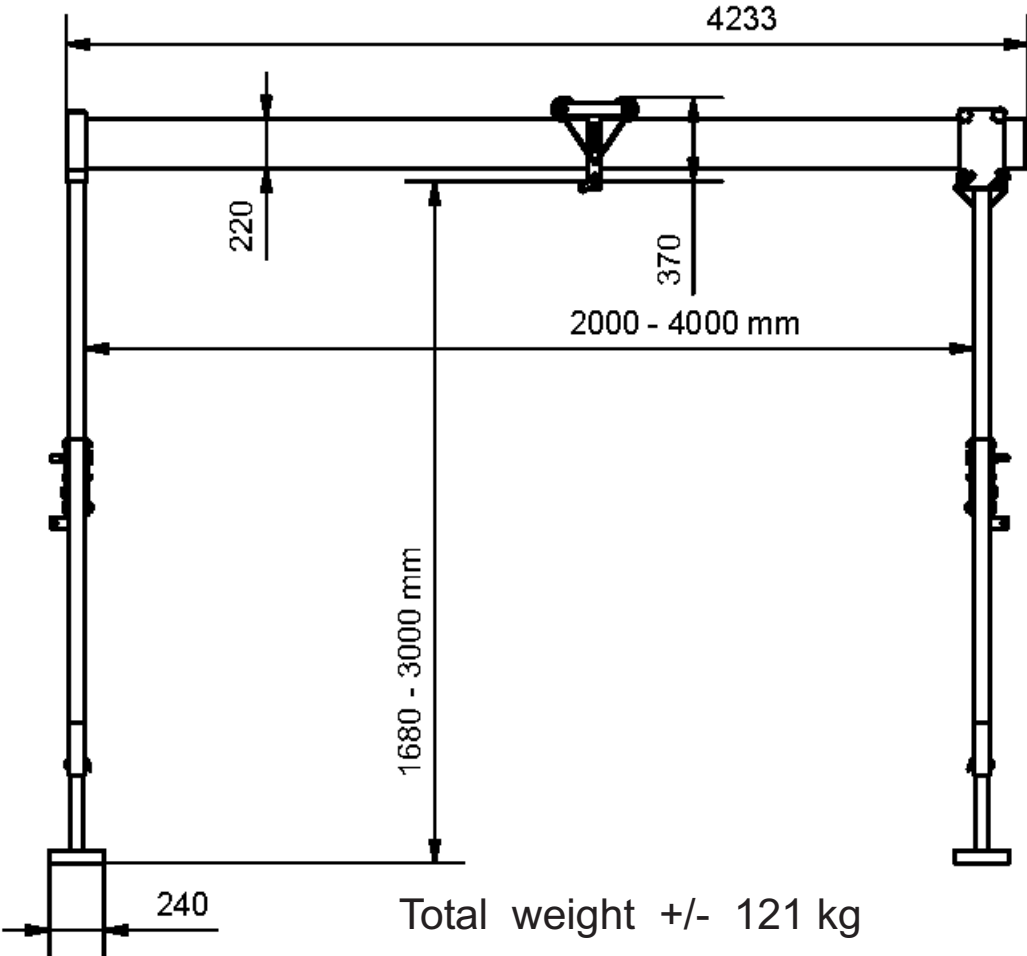

# Model Standard

Width of lateral stand 1705 mm

Height for hanging the pulley block from 1680 to 3000 mm

Carrier length 4 m