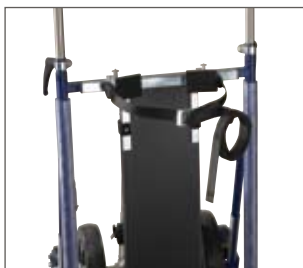

Lay-on rack

To transport high goods.

Charging cable for the car

Available for 12V and 24V.

Auxiliary stairs

Carrying capacity up to 350kg
3 steps: height of step 164 mm
4 steps: height of step 167 mm
5 steps: height of step 180 mm