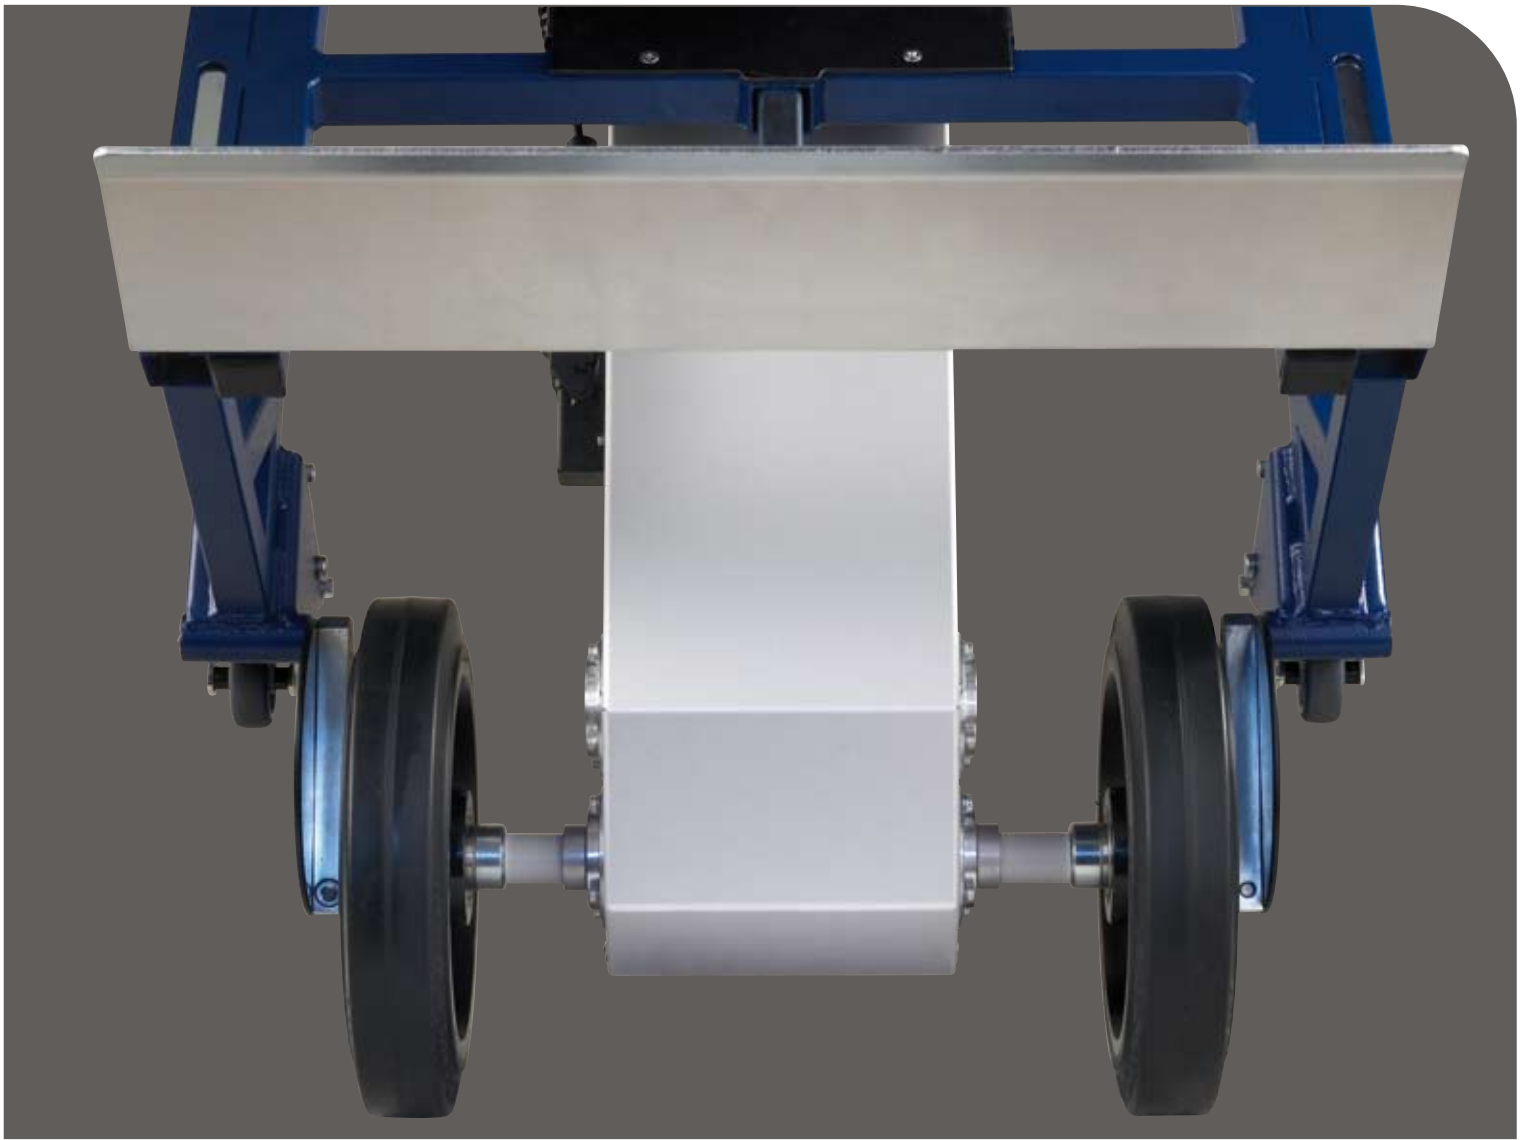

CargoMaster transports loads up to 310 kg upstairs and downstairs.

Transport heavy loads safely over stairs — CargoMaster spares your back and your wallet